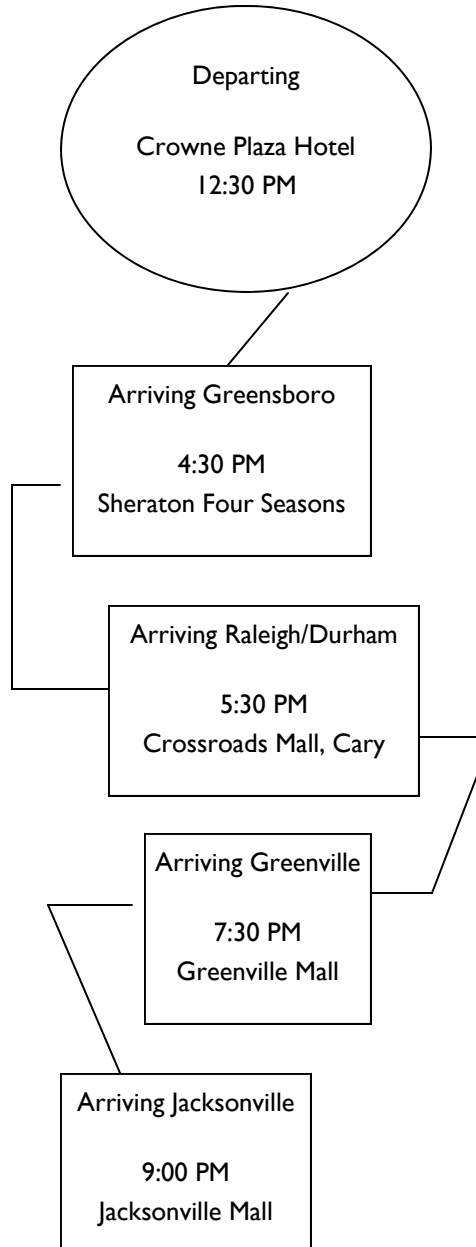

Sunday April 25, 2010
Asheville, NC