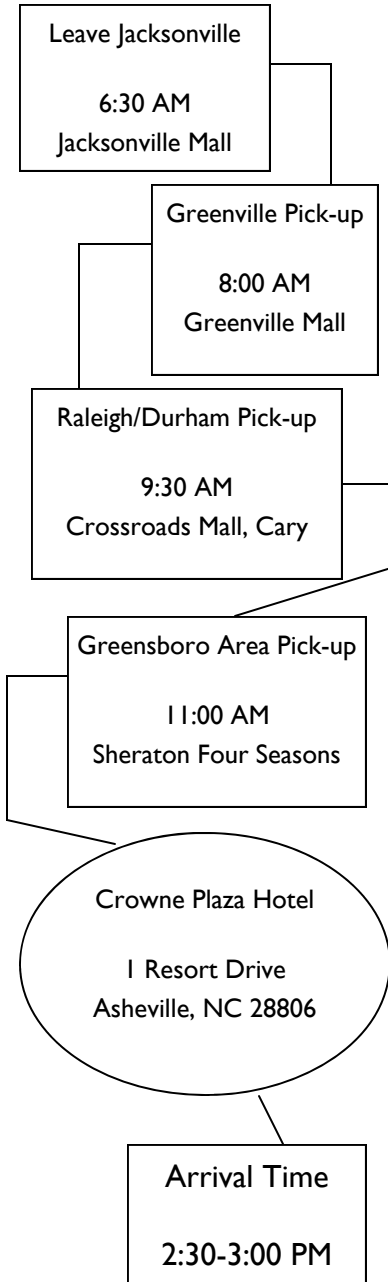

Asheville NC

April 23-25, 2010

The
Delta Kappa Gamma
Society International

**Asheville
or Bust!**

**Eta State
Convention**

April 23-25, 2010

Bus Schedule

Friday April 23, 2010
Departure Locations & Times